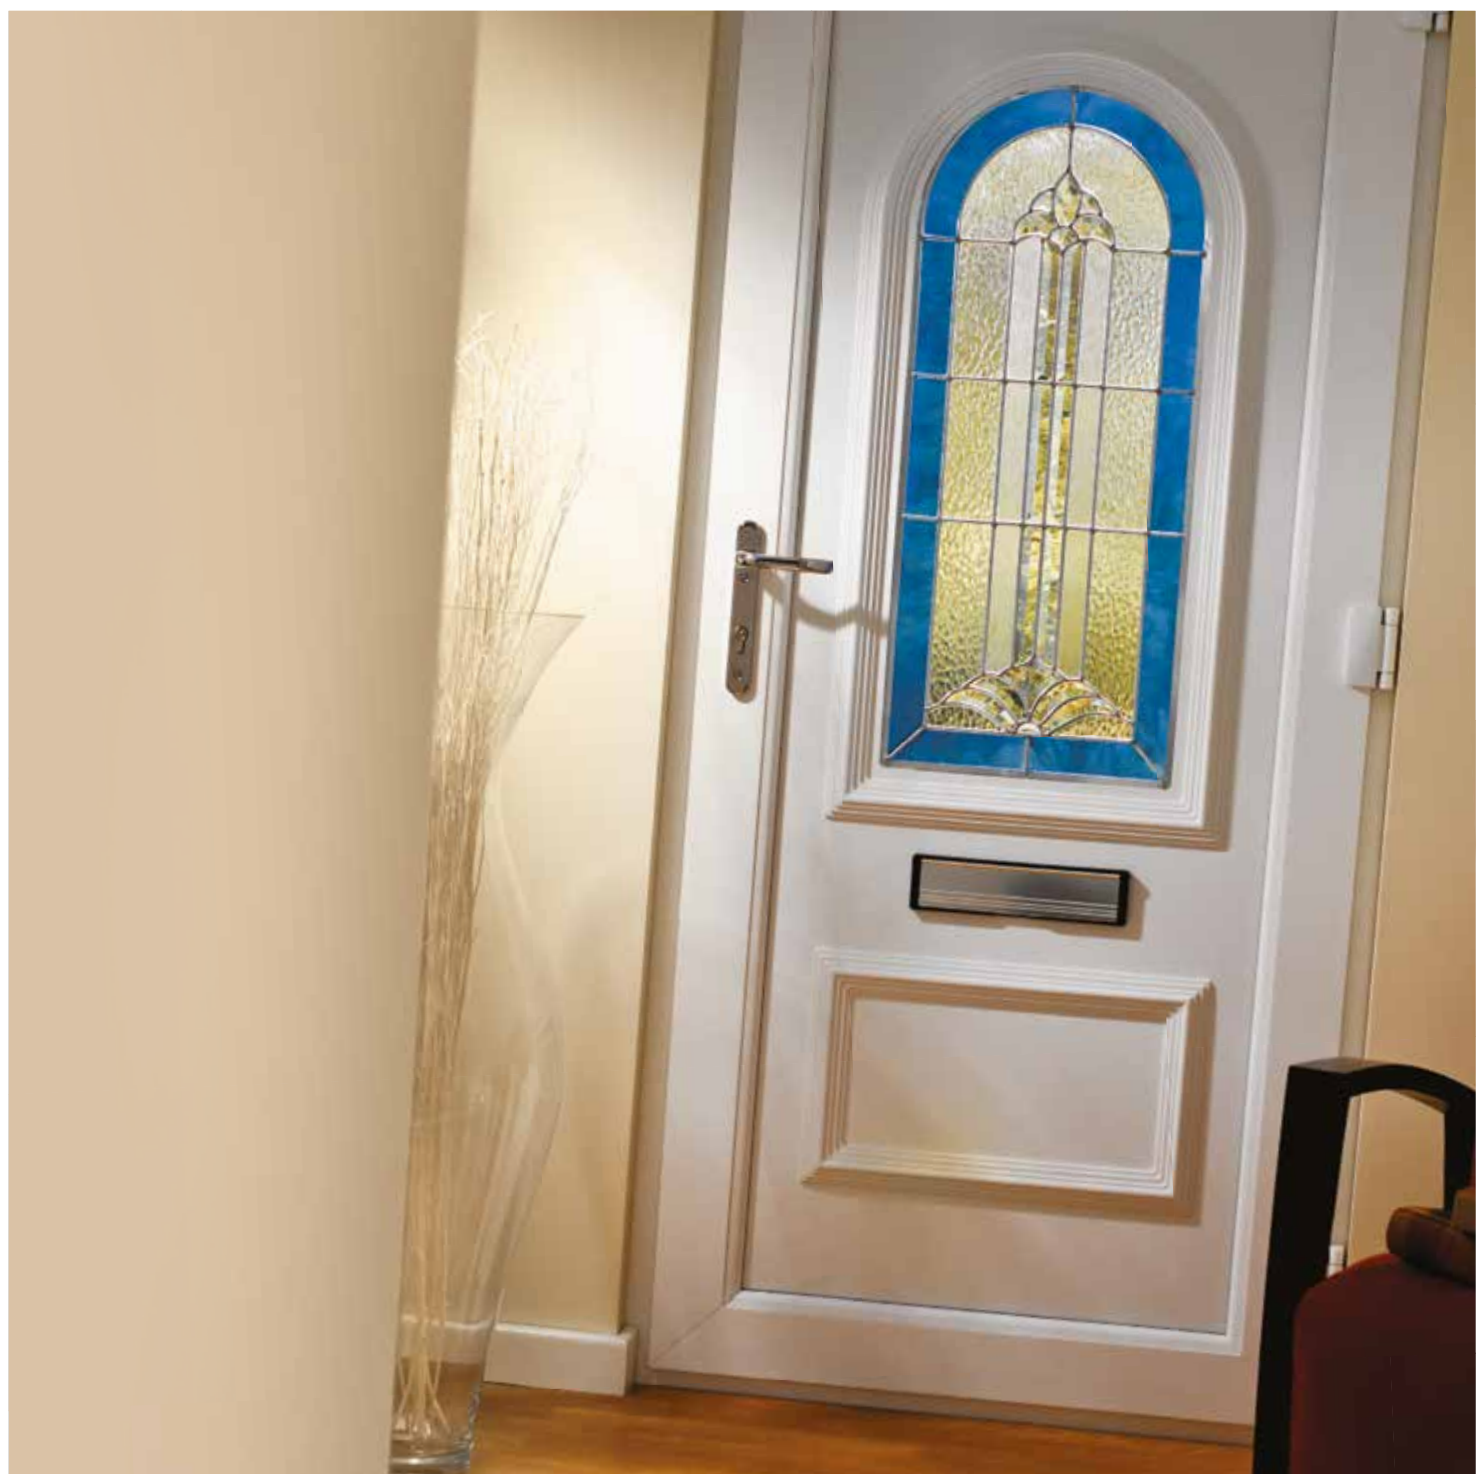

ROWLEY HOME IMPROVEMENTS

WINDOWS, DOORS, CONSERVATORIES & BI FOLDING DOORS