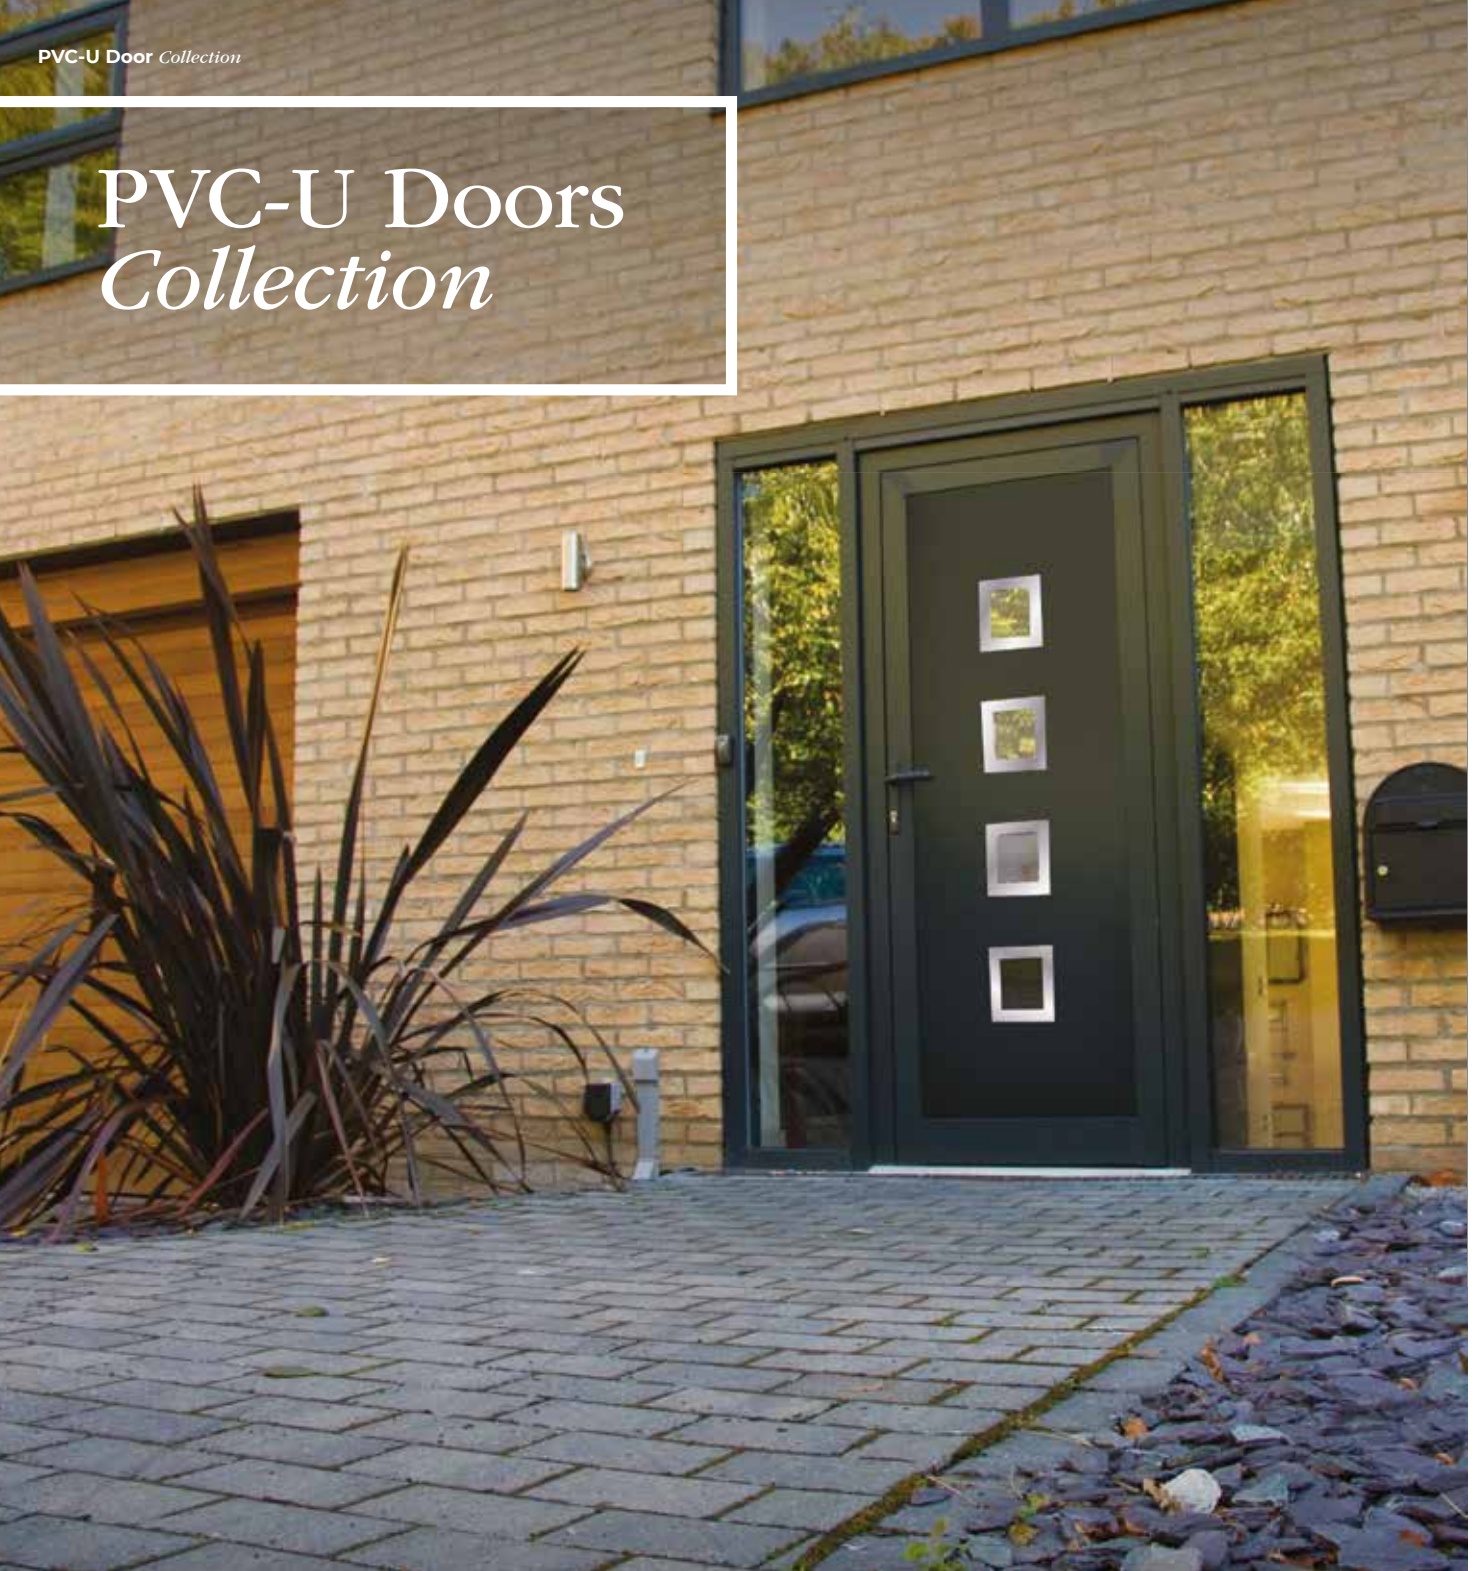

OCEAN CITY
WINDOWS AND DOORS

TIMELESS PANEL COLLECTION

Designed to complement
every home

PVC-U Doors *Collection*

As the UK's leading PVC-U door panel manufacturer, we ensure that our PVC-U Door Panel Collection is manufactured to the highest standards and offers an unparalleled choice of styles, colours and glazing options that are designed to complement any home.