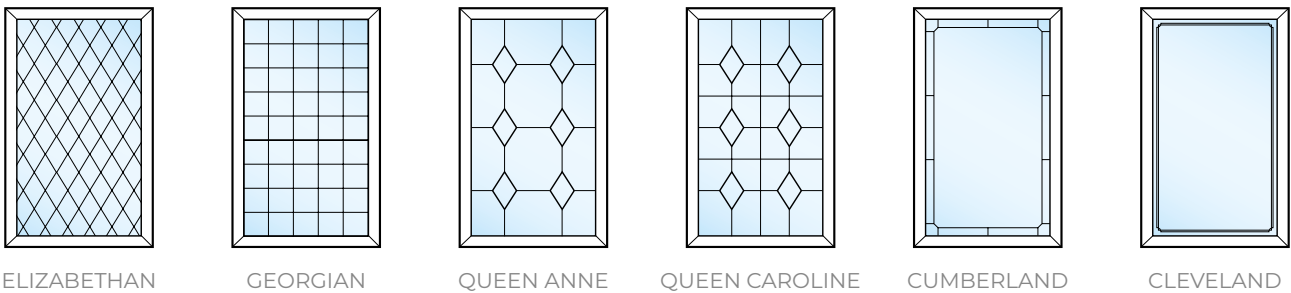

To add that extra flare to any window why not add a classy golden Georgian bar design to your side screens or go for something more periodic like a traditional vertical sliding window with a geometrical astragal layout?