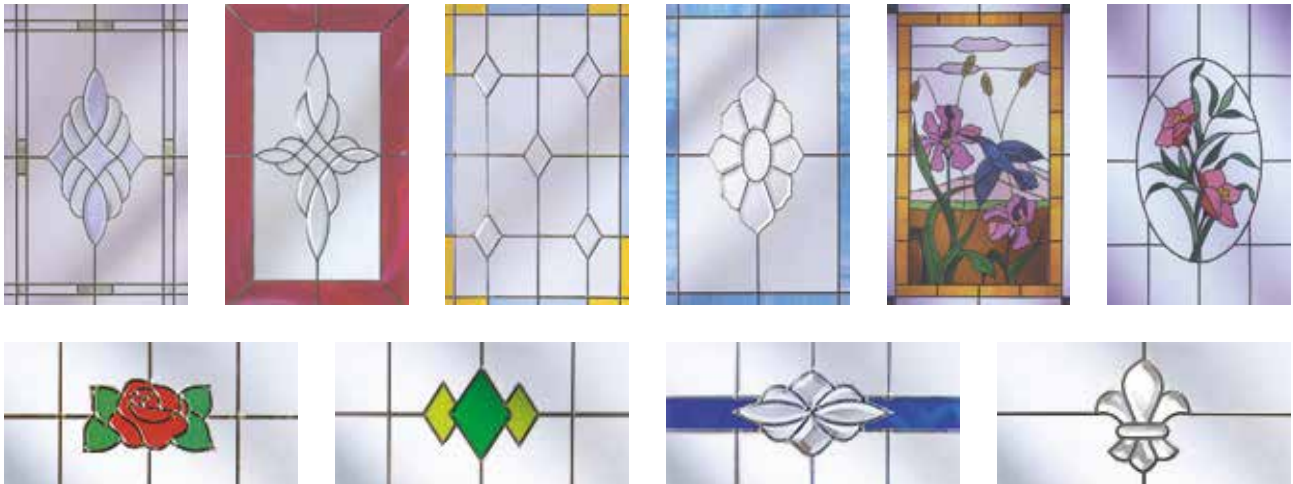

Available in both uPVC and Aluminium finishes. The Ultrasky is the perfect addition to any home.

FLAT ROOFLIGHT

With unrivalled looks and thermal performance, our new Flat Rooflight is the ultimate glazed Flat Rooflight designed to cascade maximum light into any home. It brings a stylish ambience to a home and its minimalistic roof frame ensures that it suits any style property.

For privacy, pure style or just to let as much light in to fill your home our stunning range of glimmering bevels and decorative obscure glass will compliment your home beautifully.

If you prefer the more traditional window filled with vibrant colours then see our bespoke stain design options and you will be spoilt for choice. For the more simple designs we offer an extensive range of simplistic gorgeous bevels which catch the light perfectly adding that extra glamour to your home.